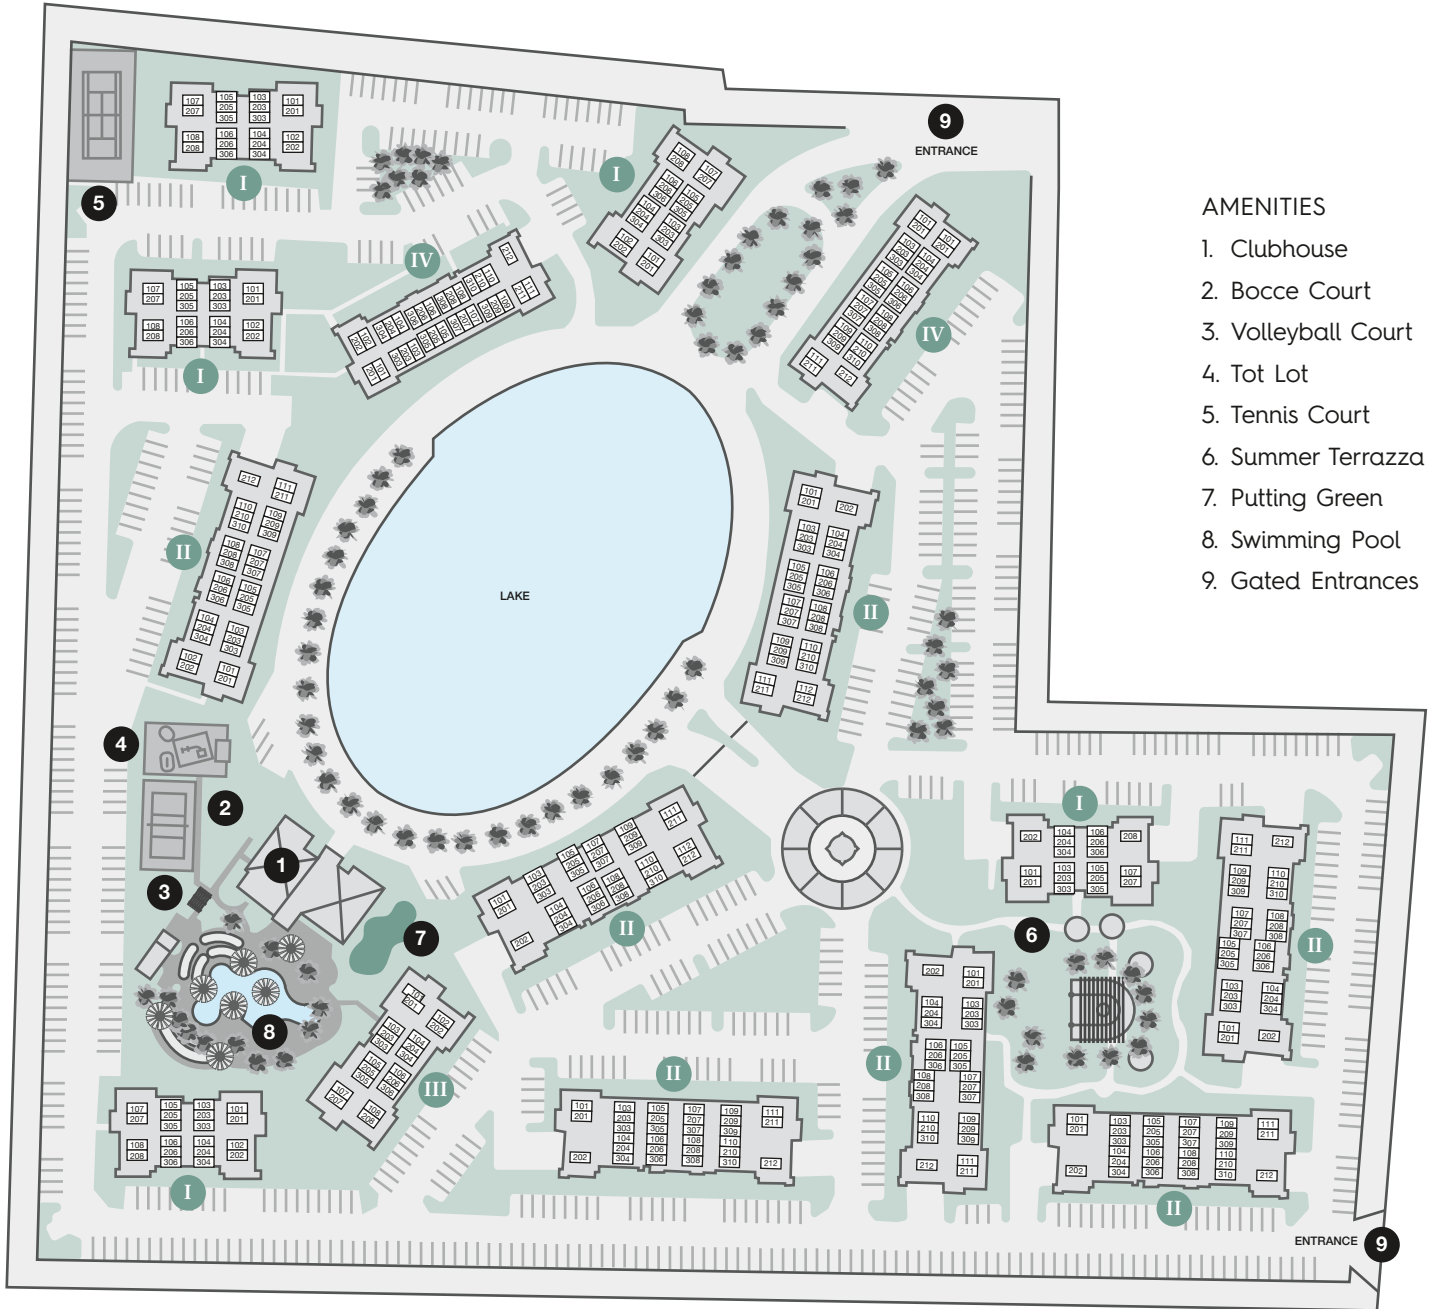

TOWN

SOUTHERN

RENTAL INSPIRATION

LEASING OFFICE - 11020 Town Circle Royal Palm Beach FL 33414
Call **561-500-TOWN** or visit TownSouthernApartments.com