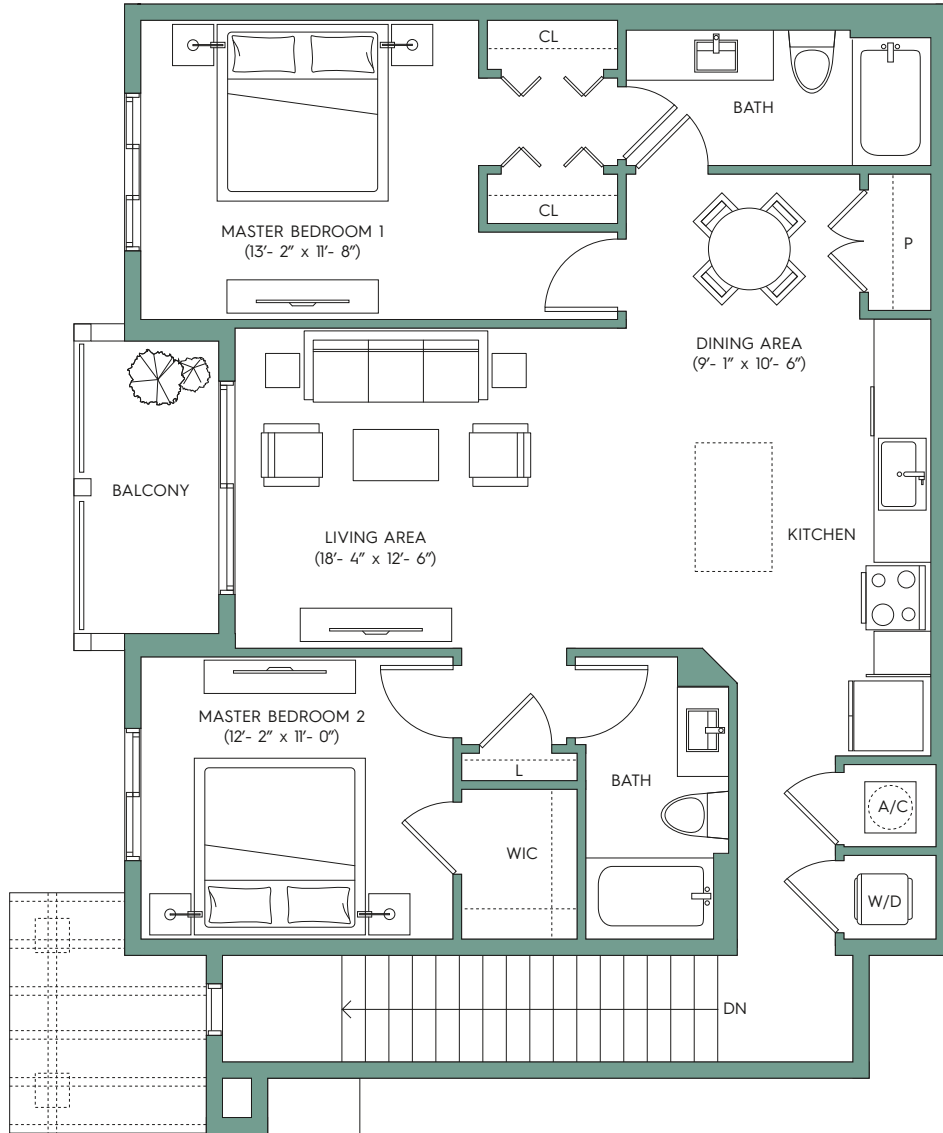

WESTWOOD

2 BEDROOMS / 2 BATHS

TOWN

SOUTHERN

RENTAL INSPIRATION

Interior	1,261sf
Balcony	67sf
TOTAL	1,328sf

UPPER LEVEL

LEASING OFFICE - 11020 Town Circle Royal Palm Beach FL 33414
Call **561-500-TOWN** or visit TownSouthernApartments.com