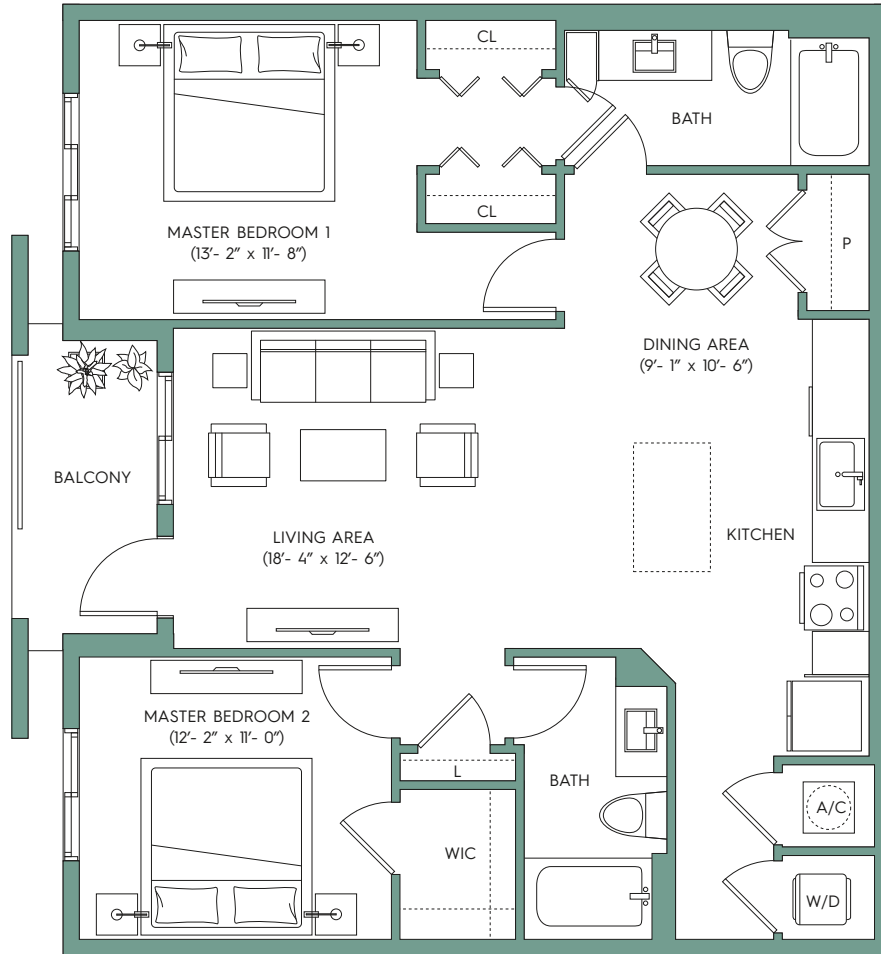

WESTWOOD

2 BEDROOMS / 2 BATHS

TOWN

SOUTHERN

RENTAL INSPIRATION

Interior	1,141sf
Balcony	67sf
TOTAL	1,208sf

LOWER LEVEL

LEASING OFFICE - 11020 Town Circle Royal Palm Beach FL 33414
Call **561-500-TOWN** or visit TownSouthernApartments.com