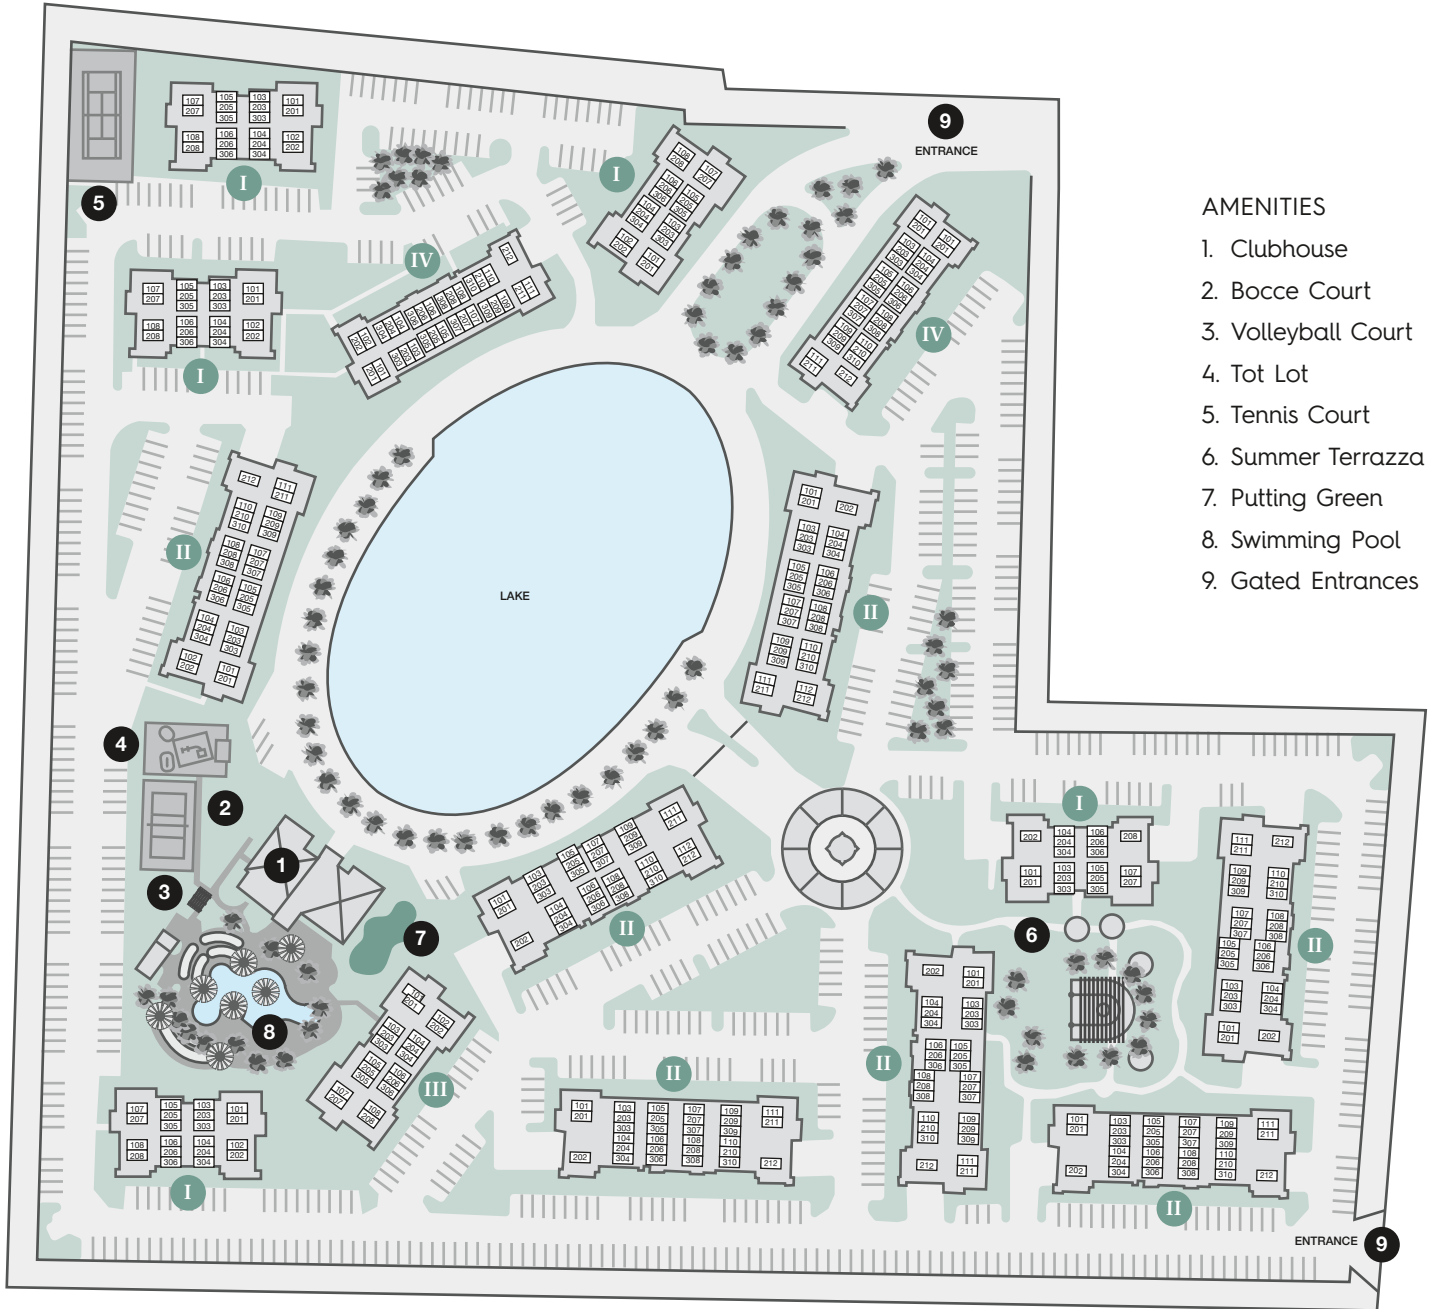

REMINGTON

3 BEDROOMS / 2 BATHS

TOWN

SOUTHERN

RENTAL INSPIRATION

Interior	1,215sf
Balcony	86sf
TOTAL	1,301sf

LOWER LEVEL

LEASING OFFICE - 11020 Town Circle Royal Palm Beach FL 33414
Call **561-500-TOWN** or visit TownSouthernApartments.com

REMINGTON

3 BEDROOMS / 2 BATHS

TOWN

SOUTHERN

RENTAL INSPIRATION

Interior	1,292sf
Balcony	202sf
TOTAL	1,494sf

UPPER LEVEL

LEASING OFFICE - 11020 Town Circle Royal Palm Beach FL 33414
Call **561-500-TOWN** or visit TownSouthernApartments.com

TOWN

SOUTHERN

RENTAL INSPIRATION

- AMENITIES
1. Clubhouse
 2. Bocce Court
 3. Volleyball Court
 4. Tot Lot
 5. Tennis Court
 6. Summer Terrazza
 7. Putting Green
 8. Swimming Pool
 9. Gated Entrances

LEASING OFFICE - 11020 Town Circle Royal Palm Beach FL 33414
 Call **561-500-TOWN** or visit TownSouthernApartments.com