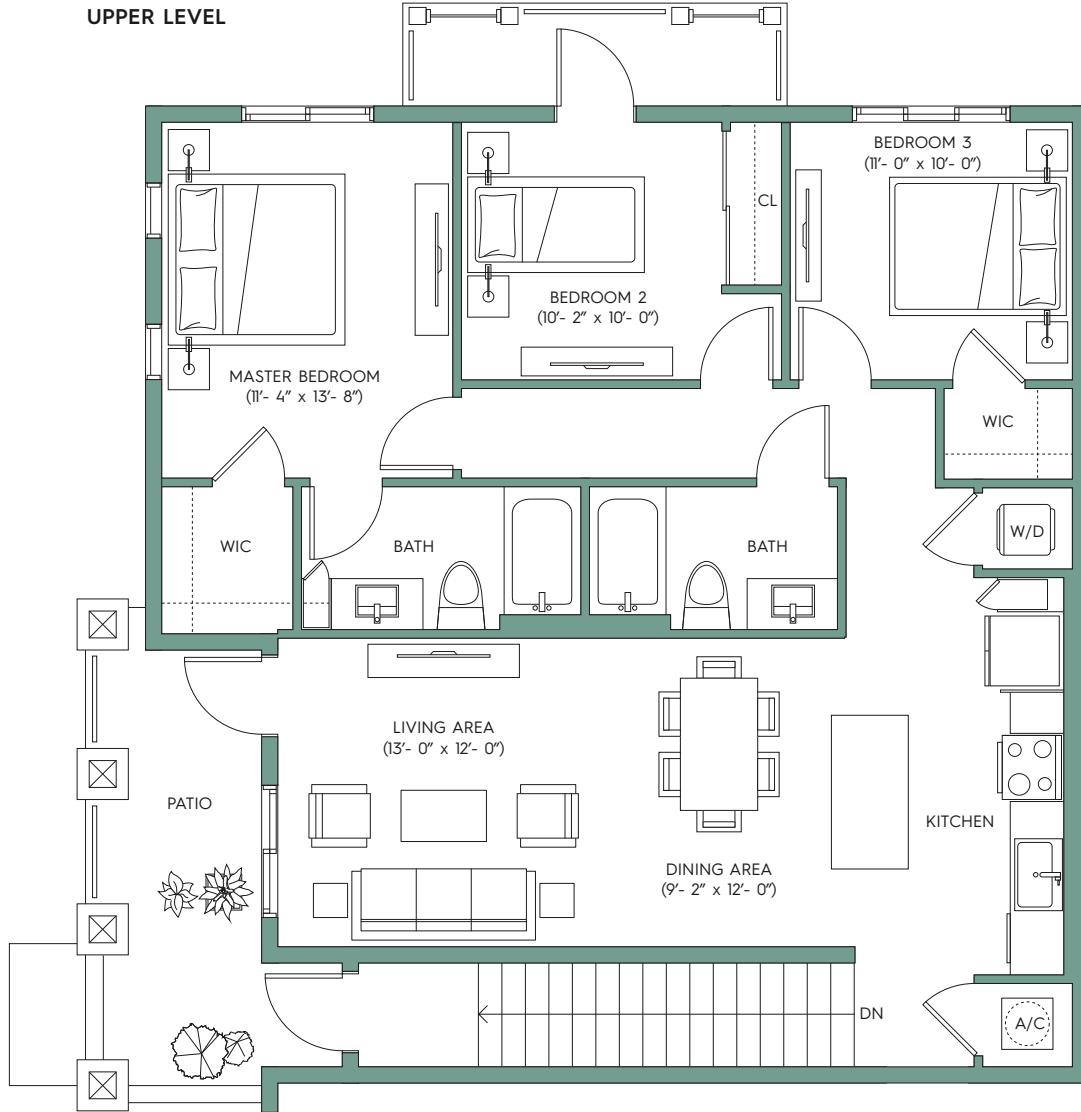

REMINGTON

3 BEDROOMS / 2 BATHS

TOWN

SOUTHERN

RENTAL INSPIRATION

Interior	1,215sf
Balcony	86sf
TOTAL	1,301sf

LOWER LEVEL

LEASING OFFICE - 11020 Town Circle Royal Palm Beach FL 33414
Call **561-500-TOWN** or visit TownSouthernApartments.com

REMINGTON

3 BEDROOMS / 2 BATHS

TOWN

SOUTHERN

RENTAL INSPIRATION

Interior	1,292sf
Balcony	202sf
TOTAL	1,494sf

UPPER LEVEL

LEASING OFFICE - 11020 Town Circle Royal Palm Beach FL 33414
Call **561-500-TOWN** or visit TownSouthernApartments.com

TOWN

SOUTHERN

RENTAL INSPIRATION

- AMENITIES
1. Clubhouse
 2. Bocce Court
 3. Volleyball Court
 4. Tot Lot
 5. Tennis Court
 6. Summer Terrazza
 7. Putting Green
 8. Swimming Pool
 9. Gated Entrances

LEASING OFFICE - 11020 Town Circle Royal Palm Beach FL 33414
 Call **561-500-TOWN** or visit TownSouthernApartments.com