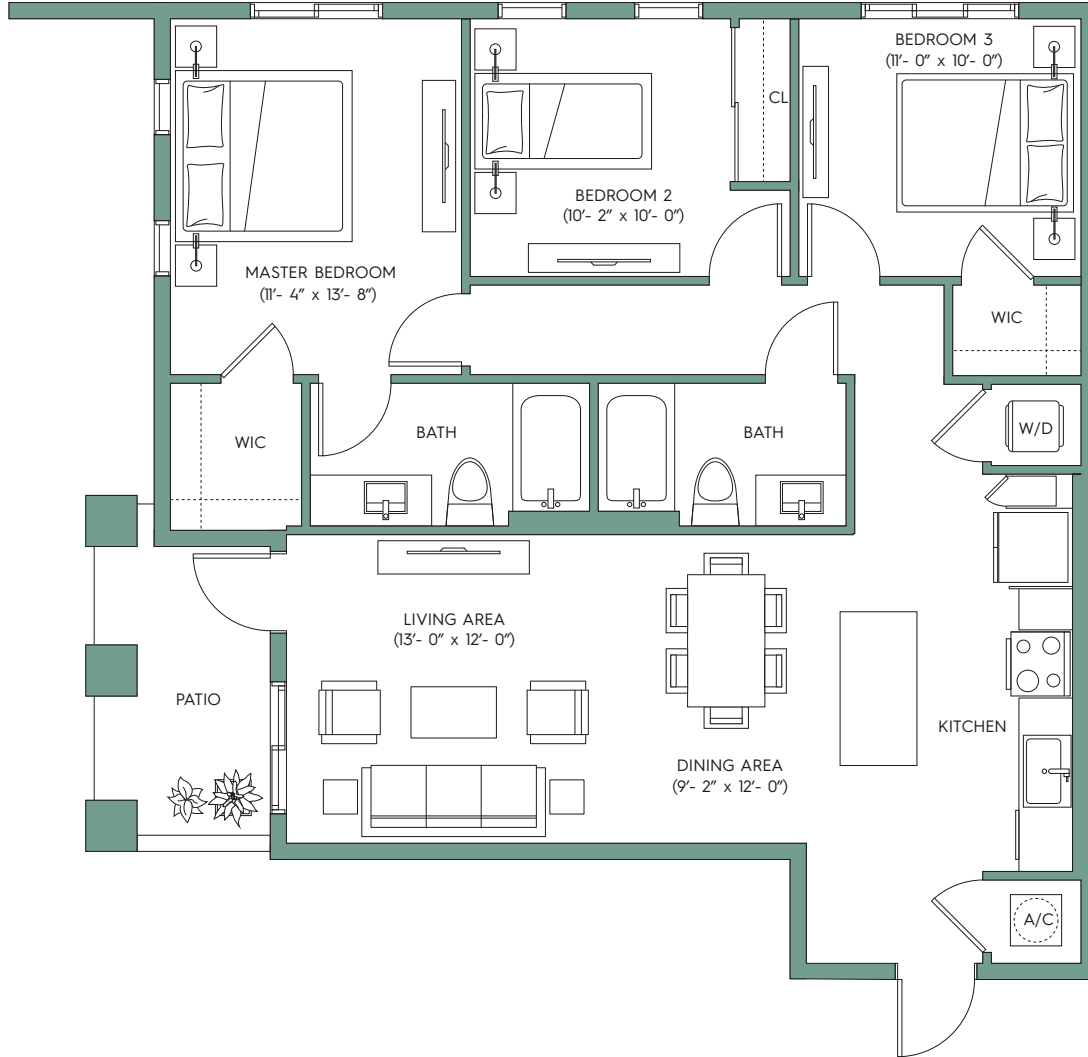

REMINGTON

3 BEDROOMS / 2 BATHS

TOWN

SOUTHERN

RENTAL INSPIRATION

Interior	1,215sf
Balcony	86sf
TOTAL	1,301sf

LOWER LEVEL

LEASING OFFICE - 11020 Town Circle Royal Palm Beach FL 33414
Call **561-500-TOWN** or visit TownSouthernApartments.com

REMINGTON

3 BEDROOMS / 2 BATHS

TOWN

SOUTHERN

RENTAL INSPIRATION

Interior	1,292sf
Balcony	202sf
TOTAL	1,494sf

UPPER LEVEL

LEASING OFFICE - 11020 Town Circle Royal Palm Beach FL 33414
Call **561-500-TOWN** or visit TownSouthernApartments.com

TOWN

SOUTHERN

RENTAL INSPIRATION

- AMENITIES
1. Clubhouse
 2. Bocce Court
 3. Volleyball Court
 4. Tot Lot
 5. Tennis Court
 6. Summer Terrazza
 7. Putting Green
 8. Swimming Pool
 9. Gated Entrances

LEASING OFFICE - 11020 Town Circle Royal Palm Beach FL 33414
 Call **561-500-TOWN** or visit TownSouthernApartments.com