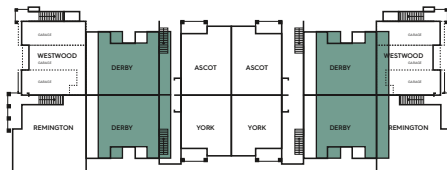

DERBY

2 BEDROOMS / 2 BATHS

TOWN

SOUTHERN

RENTAL INSPIRATION

Interior	1,100sf
Balcony	92sf
TOTAL	1,192sf

LEASING OFFICE - 11020 Town Circle Royal Palm Beach FL 33414
 Call **561-500-TOWN** or visit TownSouthernApartments.com