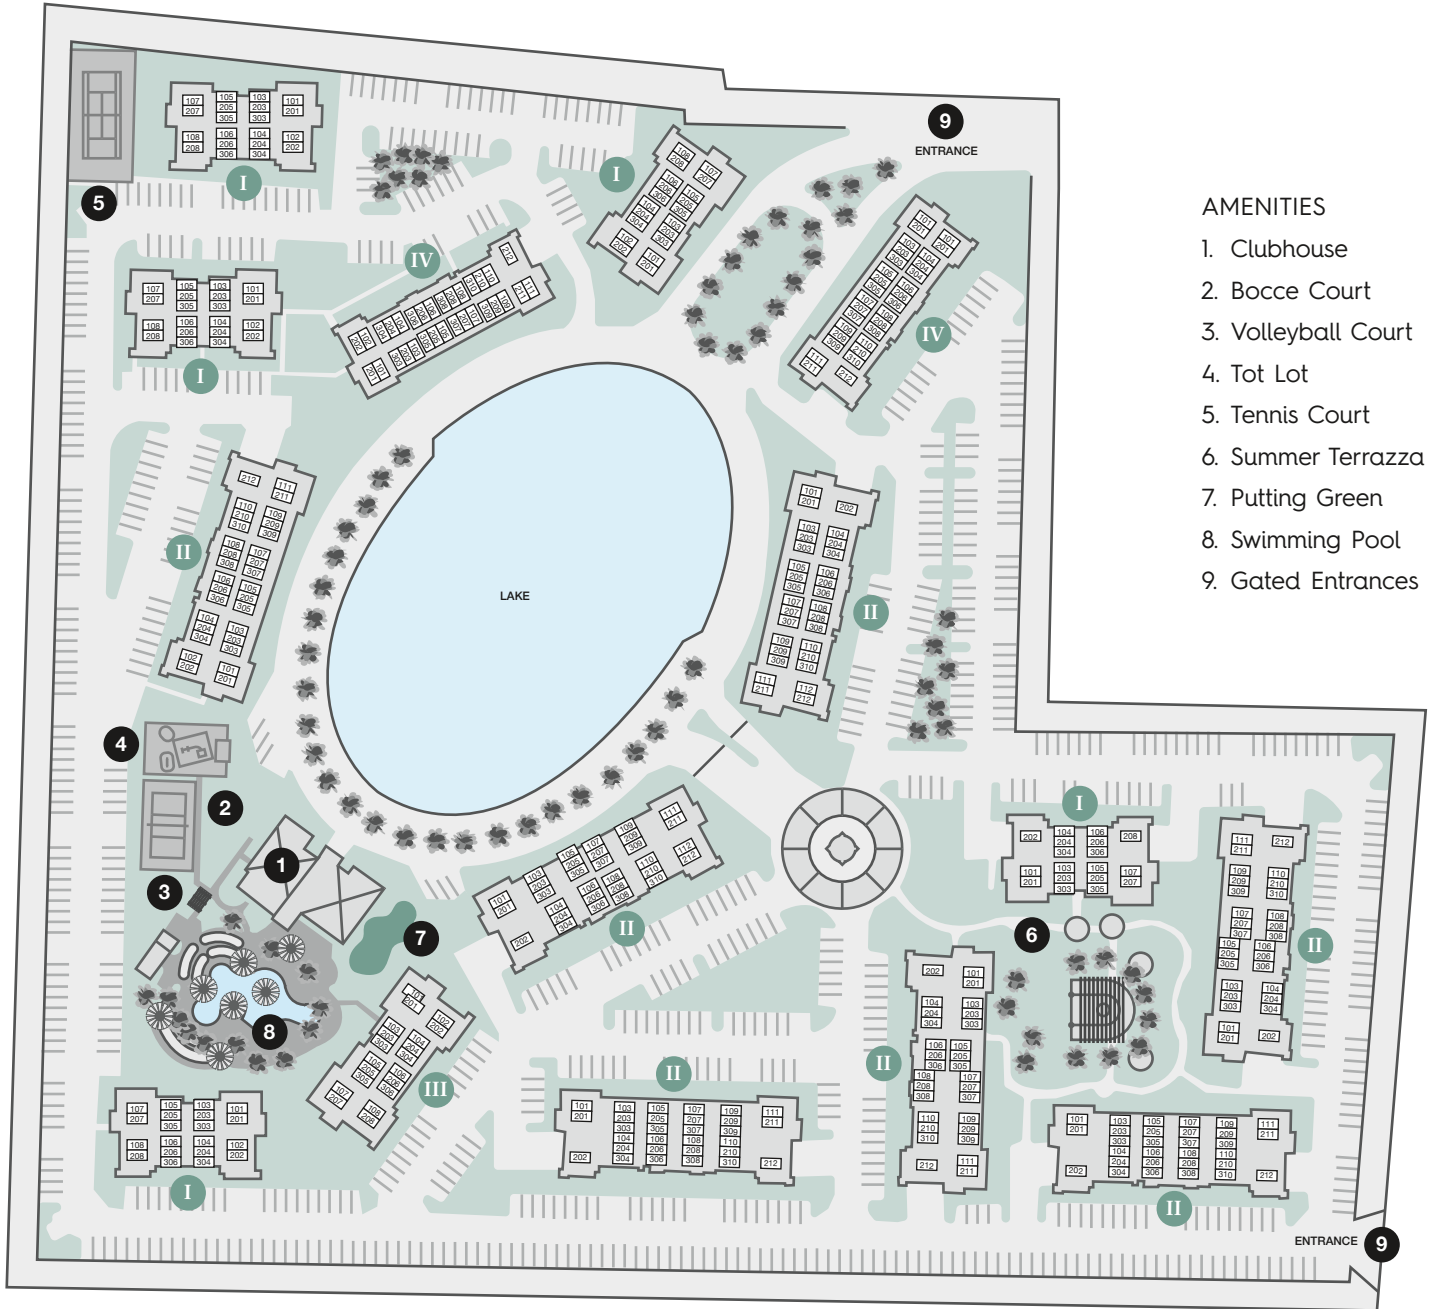

DERBY

2 BEDROOMS / 2 BATHS

TOWN

SOUTHERN

RENTAL INSPIRATION

Interior	1,100sf
Balcony	92sf
TOTAL	1,192sf

LEASING OFFICE - 11020 Town Circle Royal Palm Beach FL 33414
 Call **561-500-TOWN** or visit TownSouthernApartments.com

TOWN

SOUTHERN

RENTAL INSPIRATION

LEASING OFFICE - 11020 Town Circle Royal Palm Beach FL 33414
 Call **561-500-TOWN** or visit TownSouthernApartments.com