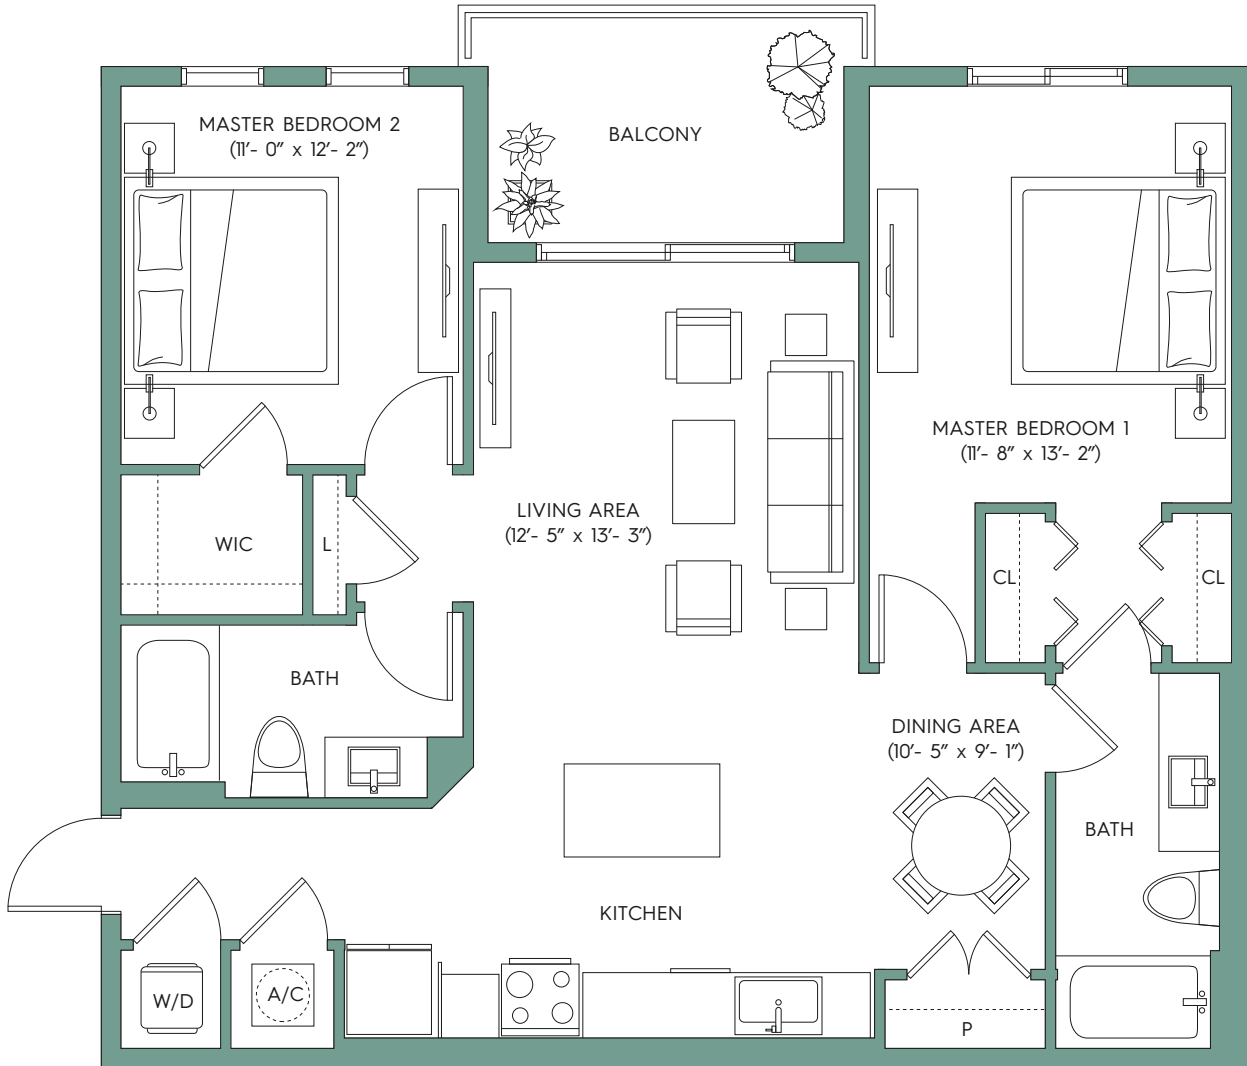

DERBY

2 BEDROOMS / 2 BATHS

TOWN

SOUTHERN

RENTAL INSPIRATION

Interior	1,100sf
Balcony	92sf
TOTAL	1,192sf

LEASING OFFICE - 11020 Town Circle Royal Palm Beach FL 33414
 Call **561-500-TOWN** or visit TownSouthernApartments.com