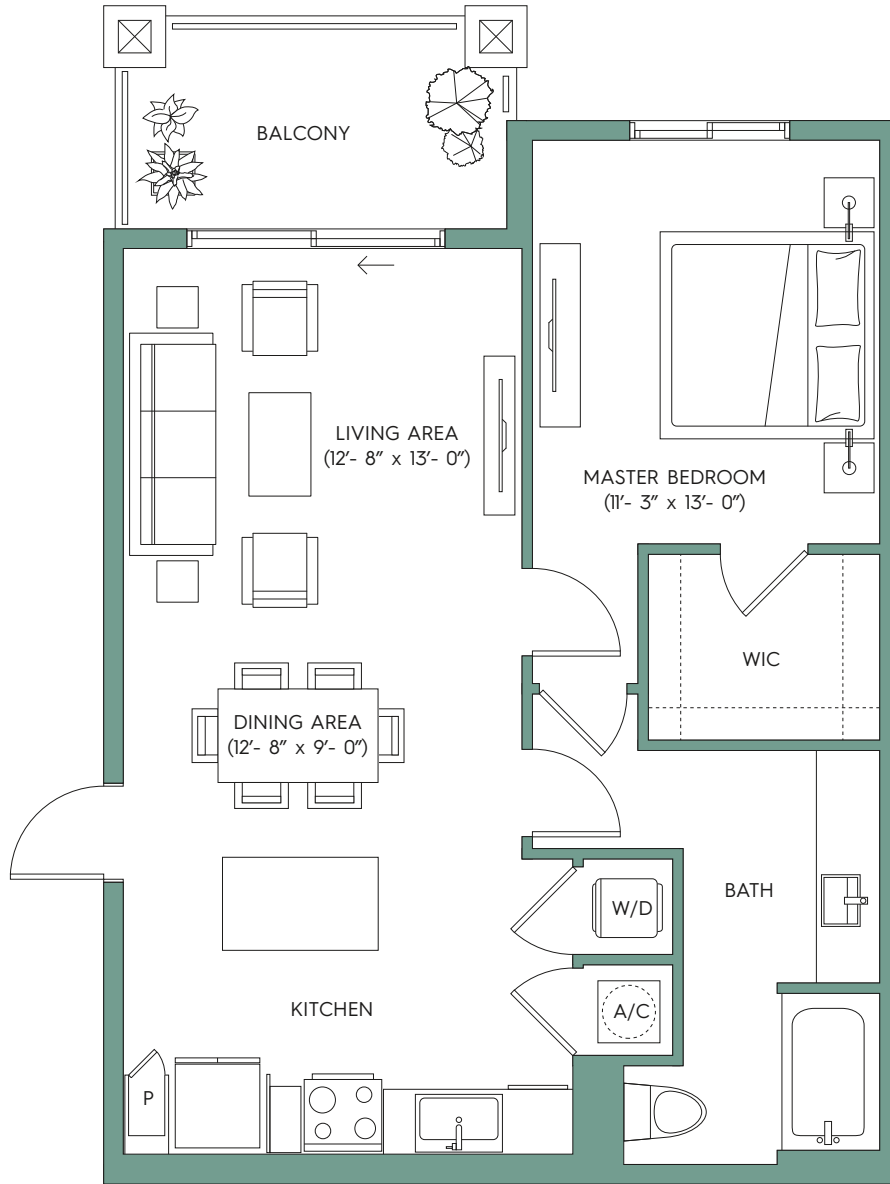

# ASCOT

1 BEDROOM / 1 BATH

# TOWN

SOUTHERN

RENTAL INSPIRATION

Interior	806sf
Balcony	81sf
<b>TOTAL</b>	<b>887sf</b>

LEASING OFFICE - 11020 Town Circle Royal Palm Beach FL 33414  
Call **561-500-TOWN** or visit [TownSouthernApartments.com](http://TownSouthernApartments.com)