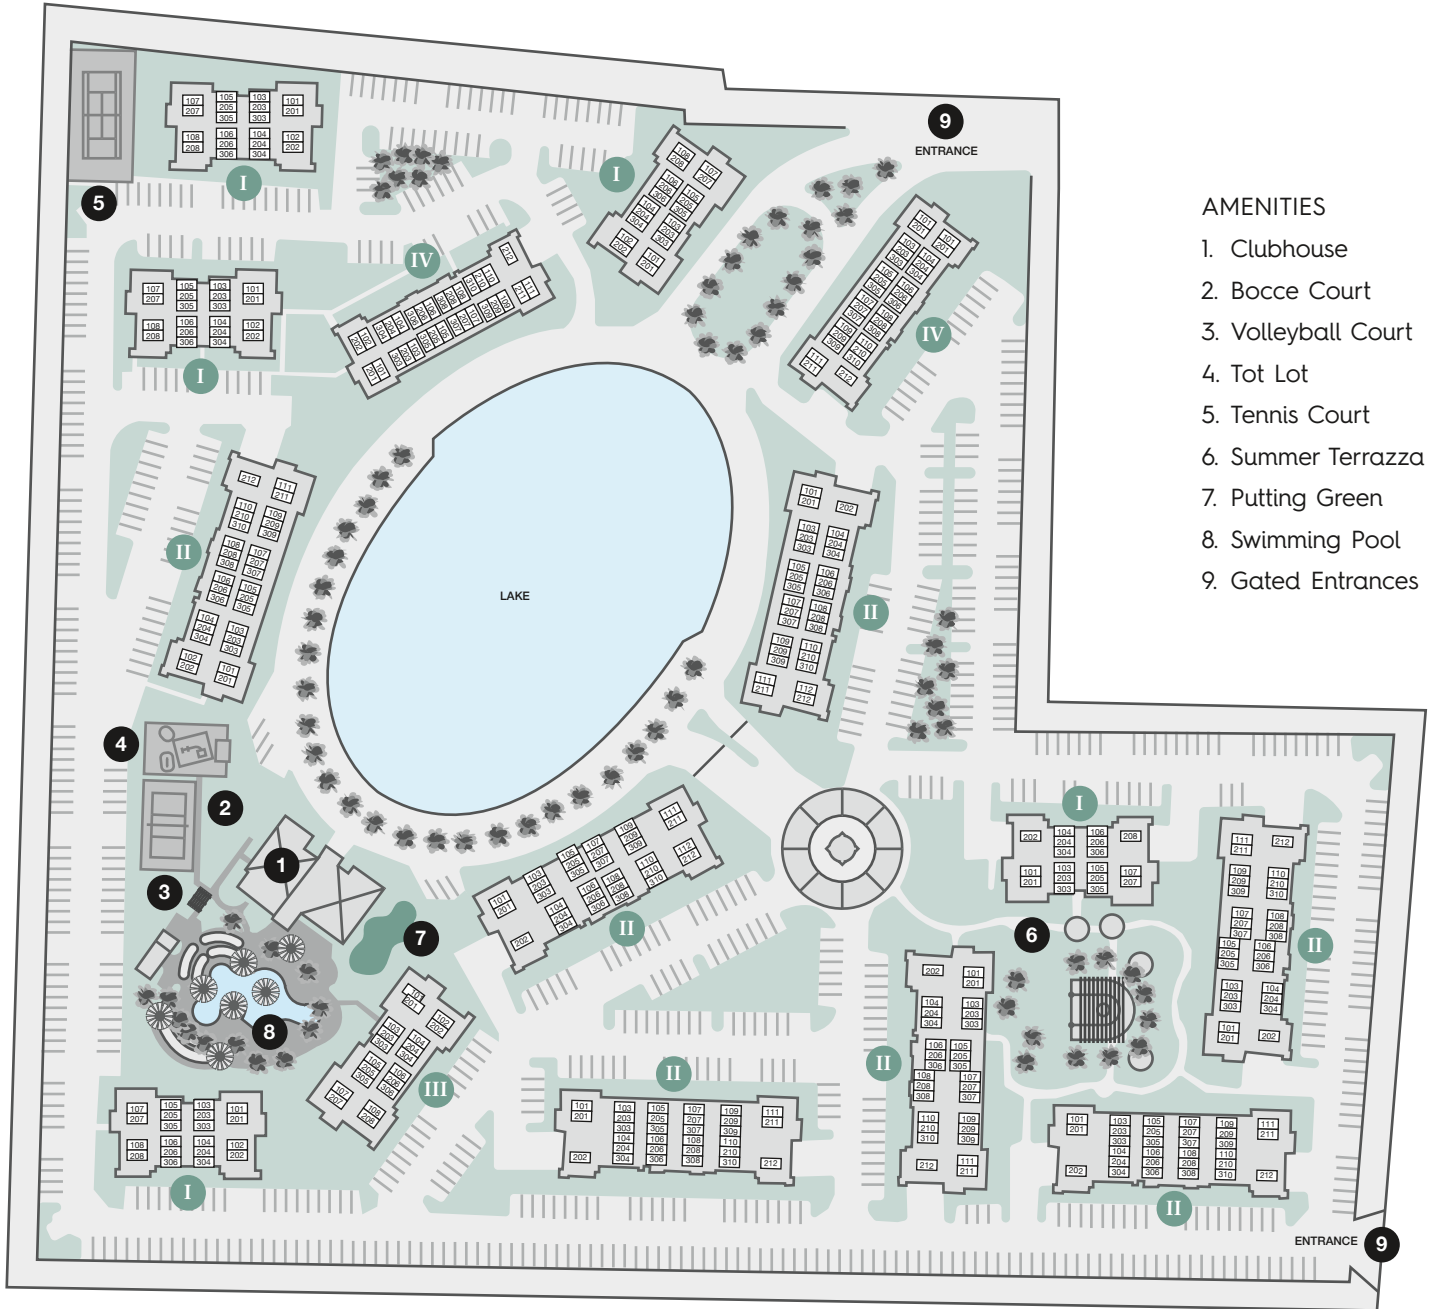

TOWN

SOUTHERN

RENTAL INSPIRATION

LEASING OFFICE - 11020 Town Circle Royal Palm Beach FL 33414
Call **561-500-TOWN** or visit TownSouthernApartments.com